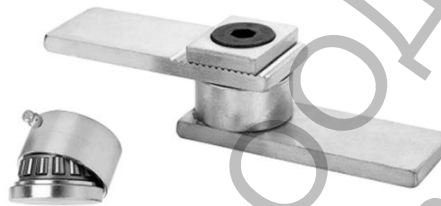

Панта Estebro® за заваряване за летящи врати с рамо, с лагер, комплект ф 60x220 мм, 337

Cod	Dimens.			Peso máx kg
175	42 mm Juego Jogo-Set-Jeu	3	3,2	375
1751	42 mm Superior Upper-Supérieur	2	1,6	375
1752	42 mm Inferior Lower Inférieur	2	0,6	1000

Family: Swing gates

Material: 11SMn30 steel, F1 steel

Finish: Zinc-plated

Maximum weight supported*: See table

Description: It is composed of two parts: Upper and Lower. The upper part is installed by welding the square to the upper part of the door and the plate to the frame, otherwise by fitting it into the concrete of the wall. The lower part is welded to the piece installed on the floor and to the lower part of the door, allowing its opening and closing.

*In perfect conditions of installation, usage and maintenance.

Продукт: [Панта Estebro® за заваряване за летящи врати с рамо, с лагер, комплект ф 60x220 мм, 337](#)

Категория: [Панти за заваряване](#)

Бранд: [Estebro®](#)